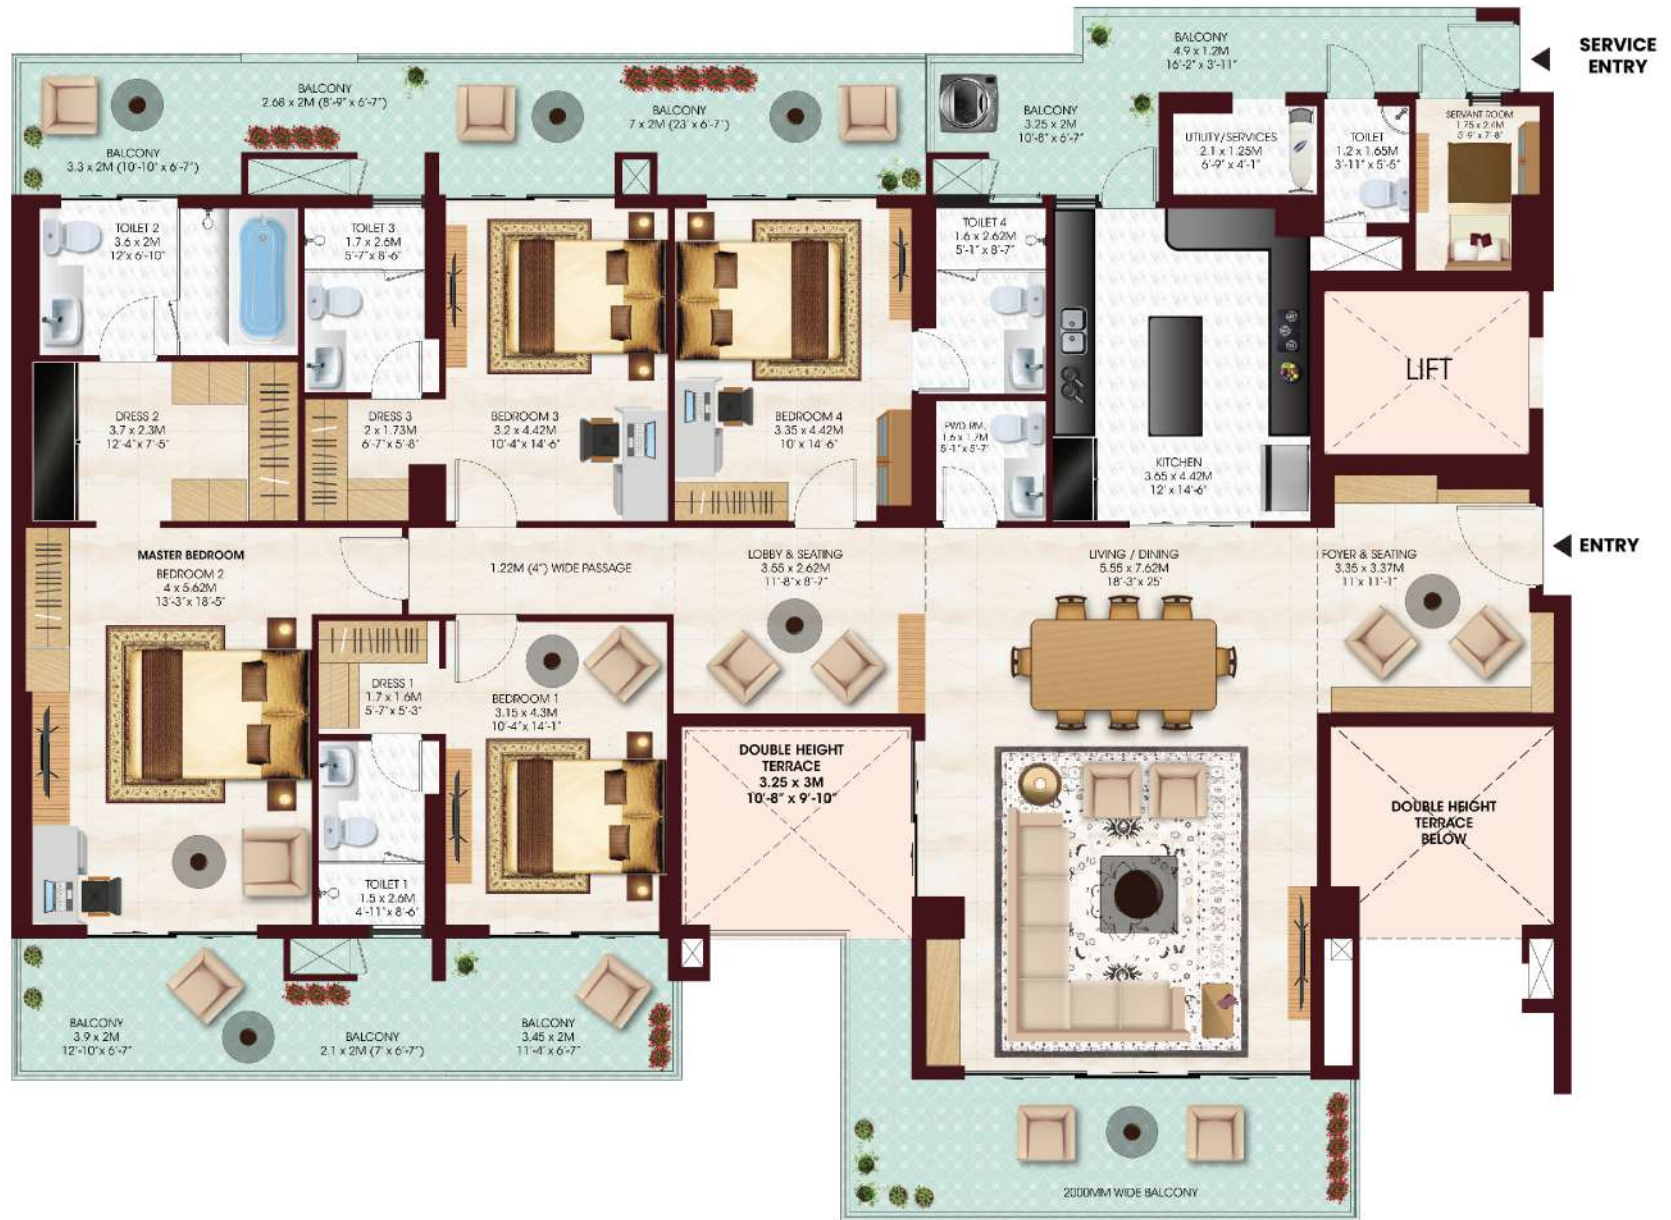

# 4 BHK TYPE A (Super Area : 362.97 sqm/ 3907.03 sqft)

# 4 BHK TYPE C (Super Area : 375.89sqm/ 4046.05 sqft)

9211901000

# 4 BHK APARTMENT

## ROOM SPECIFICATION